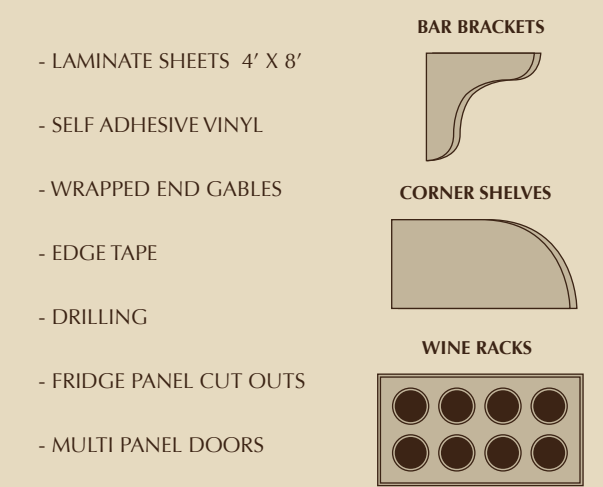

THERMO COLLECTION

MOULDING SELECTION

VALANCES & FLUTED FILLERS

ACCESSORIES SELECTION

NOTE: See actual RTF Vinyl sample for correct colour.

FRAME ONLY

4 LIGHT MULLION

6 LIGHT MULLION

8 LIGHT MULLION

10 LIGHT MULLION

5 LIGHT MULLION

7 LIGHT MULLION

9 LIGHT MULLION

900
WENGE

930 SQUARE
TUXEDO

1000
SUMMERFLAME

10500
DARK WALNUT

11000
WHITE LACQUER