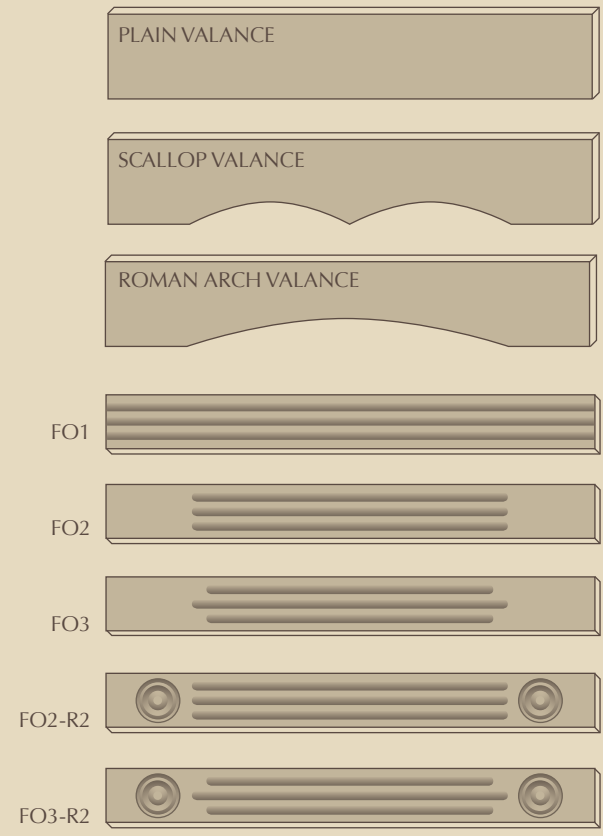

THERMO COLLECTION

MOULDING SELECTION

VALANCES & FLUTED FILLERS

ACCESSORIES SELECTION

NOTE: See actual RTF Vinyl sample for correct colour.

FRAME ONLY

4 LIGHT MULLION

6 LIGHT MULLION

8 LIGHT MULLION

10 LIGHT MULLION

5 LIGHT MULLION

7 LIGHT MULLION

9 LIGHT MULLION

900
WENGE

930 SQUARE
TUXEDO

1000
SUMMERFLAME

6500 CATHEDRAL
ANTIQUÉ WHITE

7000 SQUARE
HIGH GLOSS BLACK

7101 SQUARE
SECRET MAPLE

7500 CATHEDRAL
ANTIQUÉ WHITEWASH

9100 SQUARE
BRAZILIAN WALNUT

10100
CHOCOLATE PEAR

10200
NATURAL WALNUT

10300
LIBRETTI

10500
DARK WALNUT

11000
WHITE LACQUER